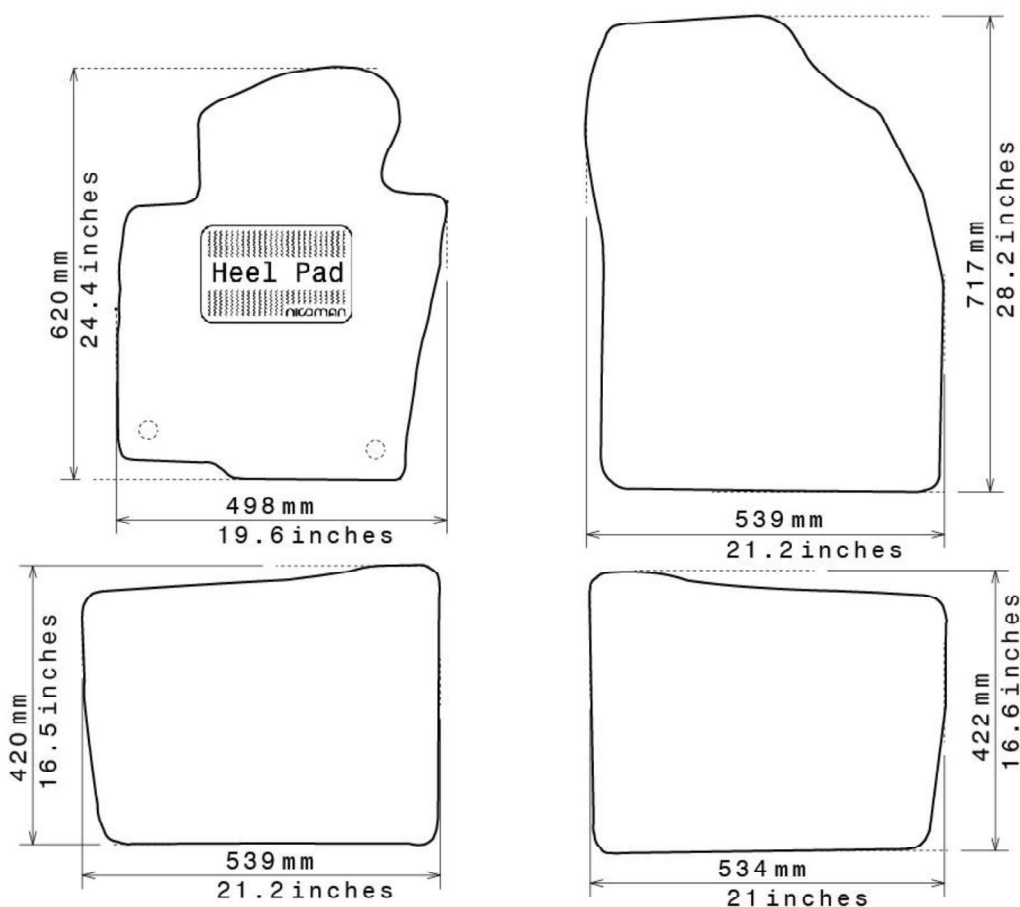

Spaghetti® Floor Mats by
NICOMAN

Best Mats for Your Car, Home & Business!

Photo for illustration purposes only.

Fitment Specifications

Make/Brand	Volkswagen
Model/Type	Polo
Gen/MK Code	MK4, 9N
Model Year	2001-2003
Body Type	Hatchback
Non-Slip Type	GECKO
SKU	C 5862

Please check shape/size matches floorpan

LEFT Hand Drive

SCALE: 1/10

check shape matches floorpan
as there are alternatives

Set of 4

Remarks